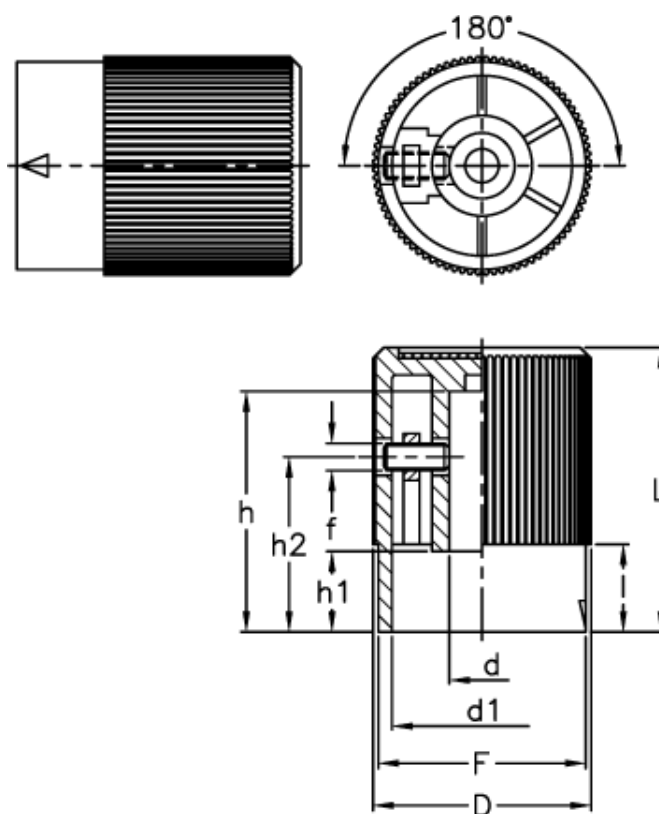

# Data Sheet

Article number: 2306031231

Description: Knurled grip knob w/index 31231  
IZP.35 N-10+K

## Measures

D	= 35	l	= 15
d1	= 28	L	= 45
d H8	= 10		
f	= M5		
F	= 33		
h	= 37		
h1	= 15		
h2	= 27		